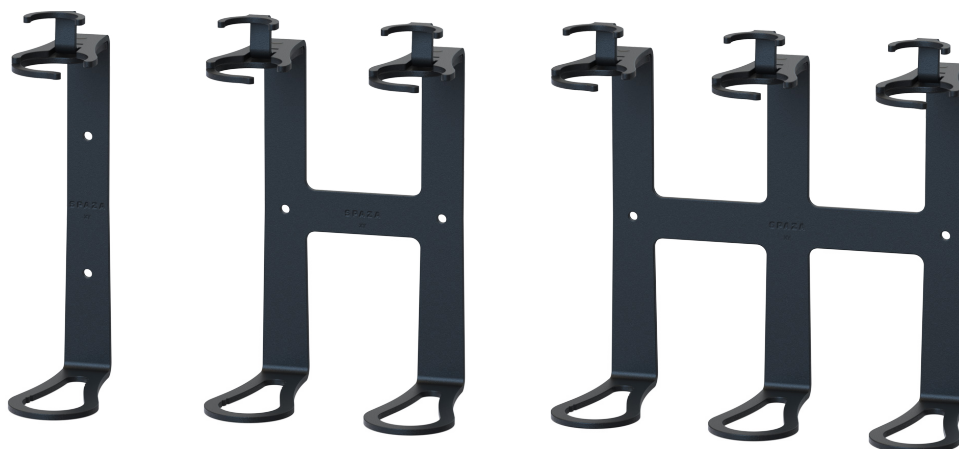

APOTHEKE

1.05 OZ / 30 G

1 FL.OZ / 30 ML

12.17 FL.OZ / 360 ML

DOVELOK BRACKET

16.2 FL.OZ / 480 ML

SPAZA BRACKETS

*Please note, that the images may not be true to scale.