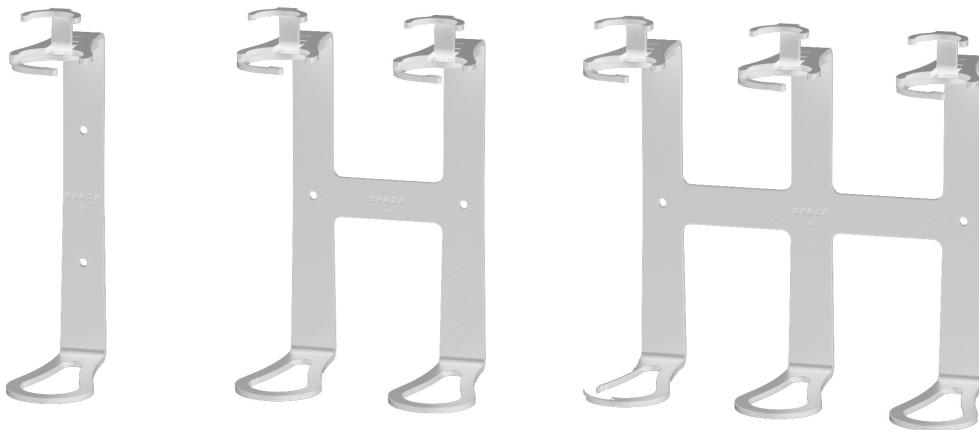

*Please note, that the images may not be to true to scale.

mālie

1 OZ / 30 G

2 FL. OZ / 60 ML

15.2 FL. OZ / 450 ML

SPA BRACKETS

*Please note, that the images may not be to true to scale.